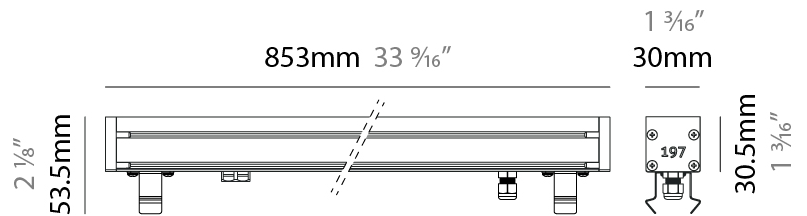

SLASH 30 RECESSED

E12I0061- -

base number   Color   Lens
Temperature   Options

1. To build a product code in our configurator select the specify button on the base model # product page
2. To build a manual product code on this datasheet choose from the options listed below in blue font and add the suffix to the base model #

GENERAL

Series: Slash 30
Brand: Unonovesette
Division: Exterior
Mounting Type: Recessed
Mounting Location: In-Ground
Subcategory: Wallwash

PHYSICAL

Shape: Rectangle
Length (mm): 853
Length (in): 33 ³/₁₆
Width (mm): 30
Width (in): 1 ³/₁₆
Height (mm): 53.5
Height (in): 2 ¹/₈
Light Distribution: Adjustable / Direct
Diffuser: Extra clear tempered 6mm
Fixture Finish: ANA
Fixture Material: Extruded Aluminum
Cable Details: IP68 30cm Cable with Easy Lock system

ELECTRICAL

Lamp Type: LED
Input Wattage (W): 25.43
Total Output Wattage (W): 19.87
Dimming: Non-Dimmable
Driver Included: No
Driver Location: Remote
Driver Type: Constant Voltage - Universal
Driver Class: Class 2
Input Voltage (V): 120 - 277
Output Voltage (V): 24
Upon Request: Phase Dimming (120Vac only) / 0-10V Dimming

LED

Color Temperature (°K): 2200 / 2700 / 3000 / 4000
Max. Delivered Lumen (lm): 1170 (3000K)
CRI: >90 CRI
Lamp Life (hrs): 100000

OPTICAL

Optic°: 12 / 21 / 31 / 46 / 13x36
Adjustability: Tilt ±20°

RATINGS AND CERTIFICATIONS

Certified By: Certified for North American Standards
IP rating: IP67
IK Rating: IK06