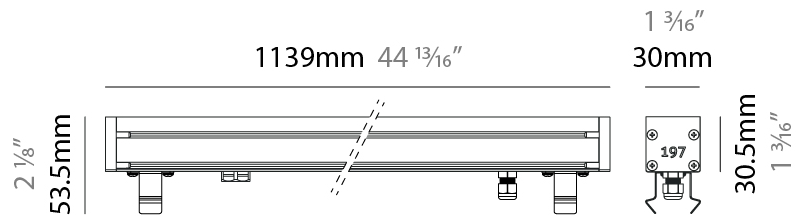

SLASH 30 RECESSED

E12I0054- -

base number   Color   Lens
Temperature   Options

1. To build a product code in our configurator select the specify button on the base model # product page
2. To build a manual product code on this datasheet choose from the options listed below in blue font and add the suffix to the base model #

GENERAL

Series: Slash 30
Brand: Unonovesette
Division: Exterior
Mounting Type: Recessed
Mounting Location: In-Ground
Subcategory: Wallwash

PHYSICAL

Shape: Rectangle
Length (mm): 1139
Length (in): 44 ¹³/₁₆"
Width (mm): 30
Width (in): 1 ³/₁₆"
Height (mm): 53.5
Height (in): 2 ¹/₈"
Light Distribution: Adjustable / Direct
Diffuser: Extra clear tempered 6mm
Fixture Finish: ANA
Fixture Material: Extruded Aluminum
Cable Details: IP68 30cm Cable with Easy Lock system

ELECTRICAL

Lamp Type: LED
Input Wattage (W): 30.5
Total Output Wattage (W): 23.88
Dimming: Non-Dimmable
Driver Included: No
Driver Location: Remote
Driver Type: Constant Voltage - Universal
Driver Class: Class 2
Input Voltage (V): 120 - 277
Output Voltage (V): 24
Upon Request: Phase Dimming (120Vac only) / 0-10V Dimming

LED

Color Temperature (°K): 2200 / 2700 / 3000 / 4000
Max. Delivered Lumen (lm): 2520 (3000K)
CRI: >90 CRI
Lamp Life (hrs): 100000

OPTICAL

Optic°: 12 / 21 / 31 / 46 / 13x36
Adjustability: Tilt ±20°

RATINGS AND CERTIFICATIONS

Certified By: Certified for North American Standards
IP rating: IP67
IK Rating: IK06